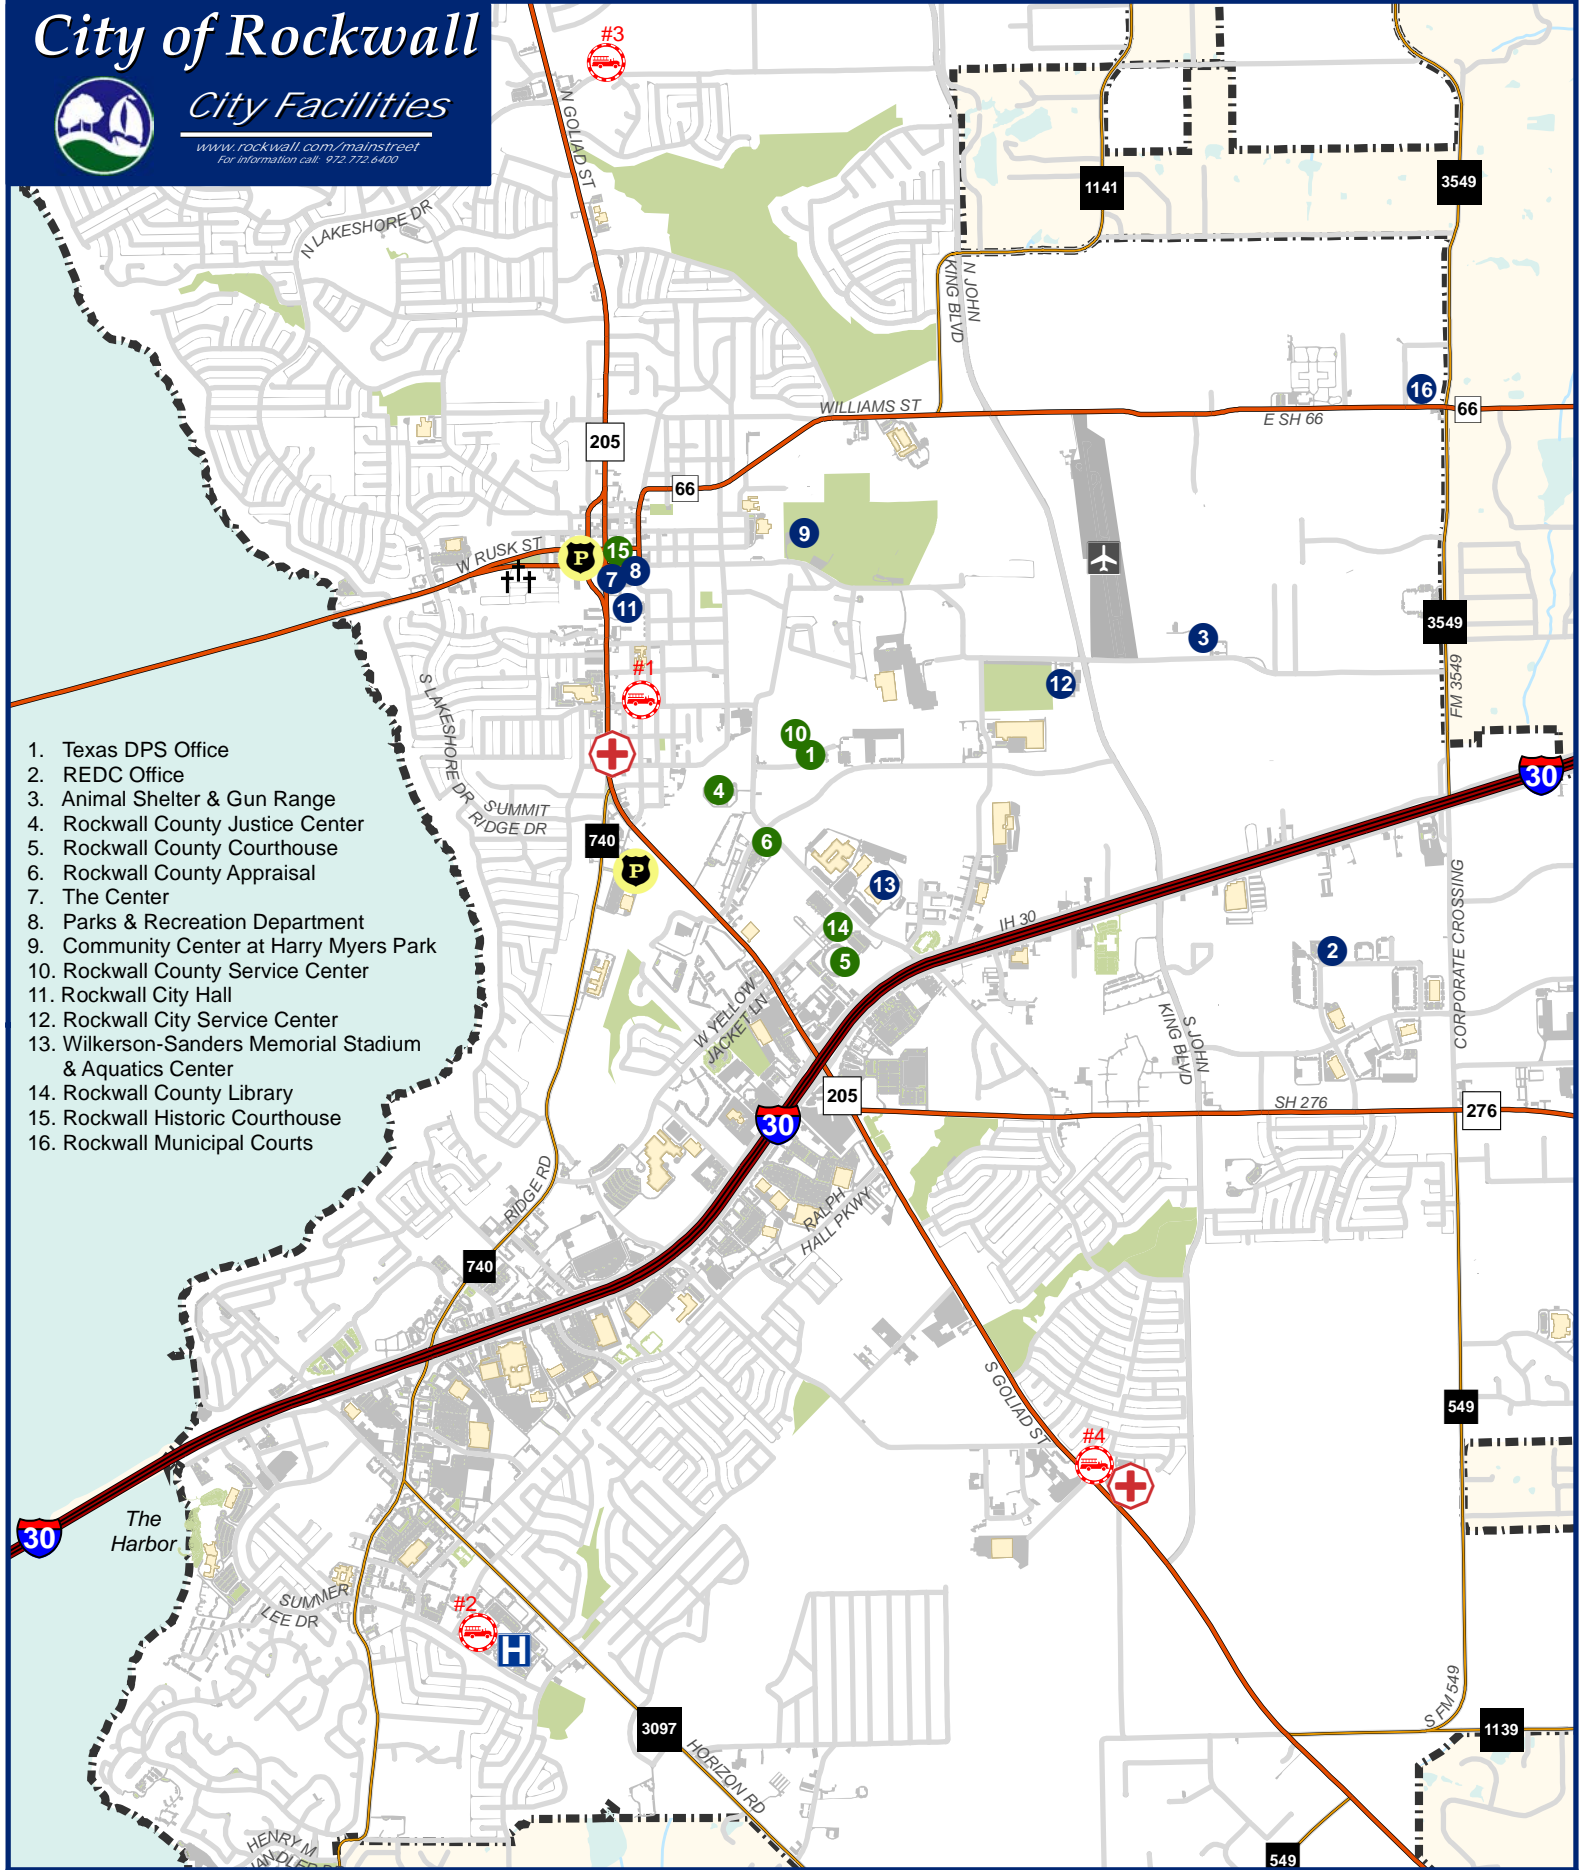

0 0.25 0.5 Miles
1 inch = 2,956 feet

EMS Station

Fire Station

Hospital

City Cemetery

Police

Ralph Hall Municipal Airport

Interstate

State Highway

Farm to Market

Streets

Streams

Ponds

Airport

City Parks

City Limits

City Facility

County Facility