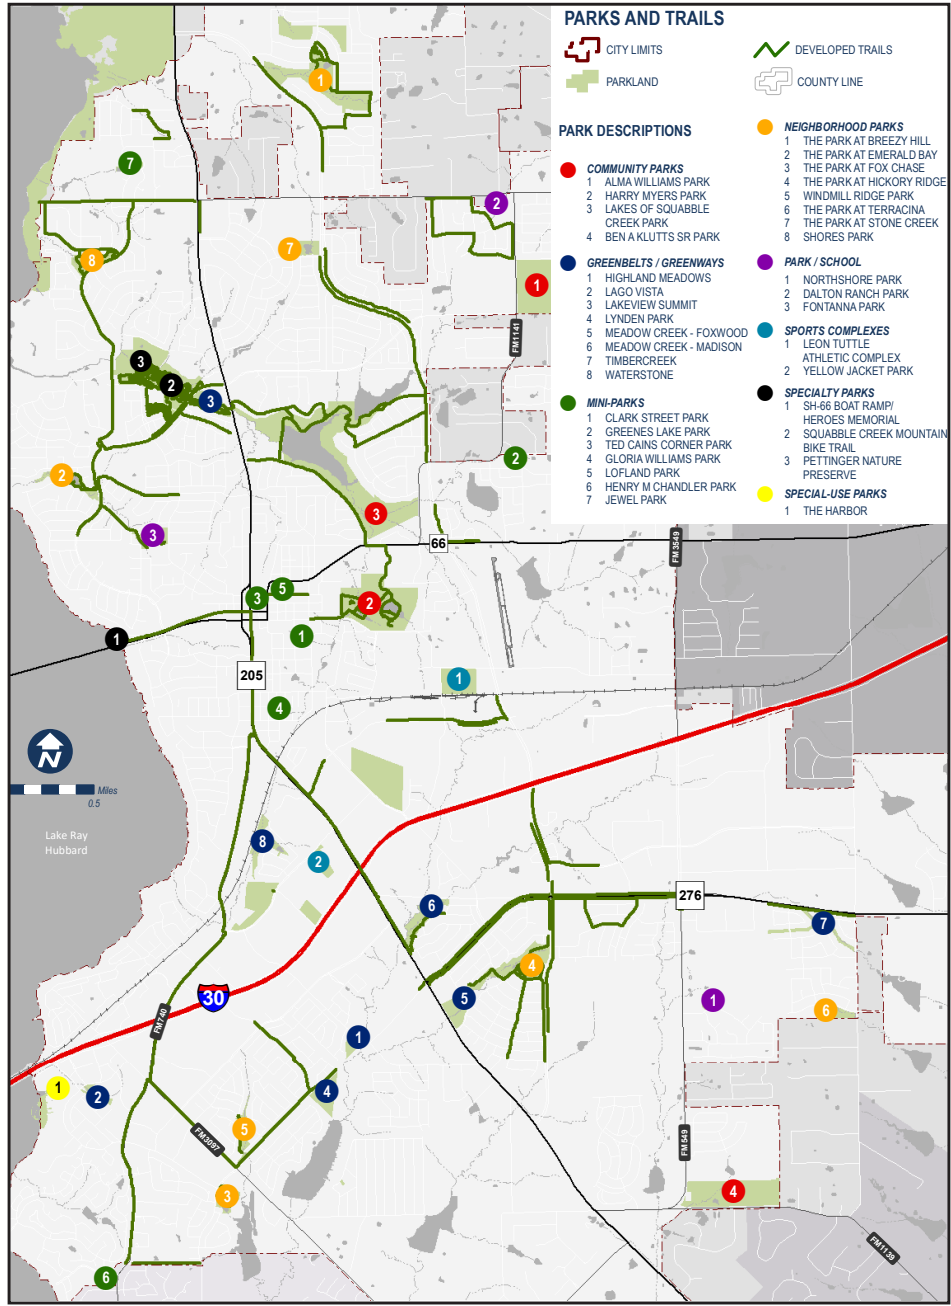

PARKS & TRAILS

Map

PARK LOCATIONS

and Features

	Sports Fields	Basketball Court	BBQ Grills	Disc Golf Course	Dog Park	Drinking Fountains	Fishing Pier	Kayak Launch	Natural Open Space	Pavilions (Rentable)	Picnic Stations	Playgrounds	Pond	Restrooms	Spraygrounds	Swings	Trails - Concrete	Trails - Mountain Bike	Pickleball Courts
Community Parks																			
Alma Williams Park (future)																			
Harry Myers Park	•	•	•	•	•	•	•	•	•	•	•	•	•	•	•	•	•	•	•
Lakes of Squabble Creek Park						•	•	•	•	•	•	•	•	•	•	•	•	•	•
Ben A Klutts Sr Park (future)																			
Greenbelts/ Natural Area																			
Highland Meadows									•										
Lago Vista									•										
Lakeview Summit									•									•	
Lynden Park									•										
Meadow Creek - Foxwood									•				•					•	
Meadow Creek - Madison									•				•					•	
Timbercreek									•										
Waterstone									•				•	•					
Mini-Parks																			
Clark Street Park									•										
Greenes Lake Park												•	•				•	•	
Ted Cains Corner Park														•					
Gloria Williams Park		•					•					•	•				•		
Lofland Park			•								•	•	•				•	•	
Henry M Chandler Park	•										•	•	•				•	•	
Jewel Park											•	•	•				•		
Neighborhood Parks																			
The Park at Breezy Hill			•			•	•		•	•	•	•	•				•	•	
The Park at Emerald Bay			•			•	•		•	•	•	•	•				•	•	
The Park at Fox Chase		•	•			•	•		•	•	•	•	•			•	•	•	
The Park at Hickory Ridge		•	•			•	•		•	•	•	•	•			•	•	•	
Windmill Ridge Park			•						•	•	•	•	•						
The Park at Terracina			•						•	•	•	•	•				•	•	
The Park at Stone Creek		•	•			•	•		•	•	•	•	•			•	•	•	
Shores Park		•	•			•	•		•	•	•	•	•				•	•	
Park/ School																			
Northshore Park		•										•	•				•		
Dalton Ranch Park												•	•				•		
Fontanna Park												•	•				•		
Sports Complexes																			
Leon Tuttle Athletic Complex	•					•									•				
Yellow Jacket Park	•														•				
Specialty Parks																			
SH-66 Boat Ramp/ Heroes Memorial						•				•	•			•			•		
Squabble Creek Mtn Bike Trails																		•	
Pettinger Nature Preserve						•			•					•				•	
Special-Use Parks																			
The Harbor						•								•