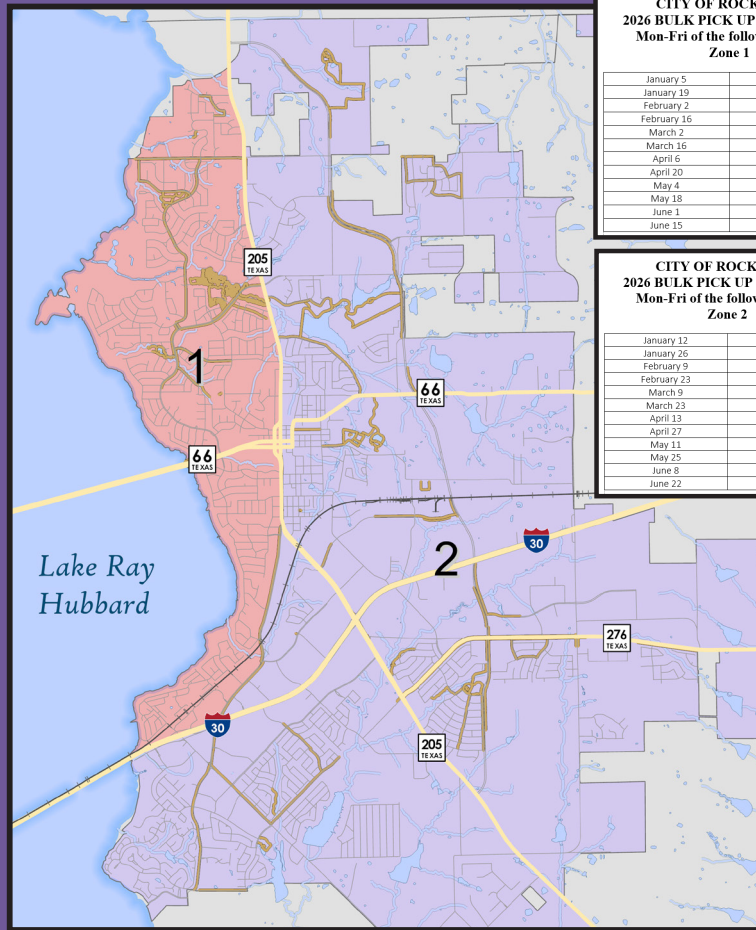

Use QR for more information on our dog park

BULK TRASH Schedule

www.rockwall.com/utility.asp

**CITY OF ROCKWALL
2026 BULK PICK UP SCHEDULE
Mon-Fri of the following weeks
Zone 1**

January 5	July 6
January 19	July 20
February 2	August 3
February 16	August 17
March 2	September 7
March 16	September 21
April 6	October 5
April 20	October 19
May 4	November 2
May 18	November 16
June 1	December 7
June 15	December 21