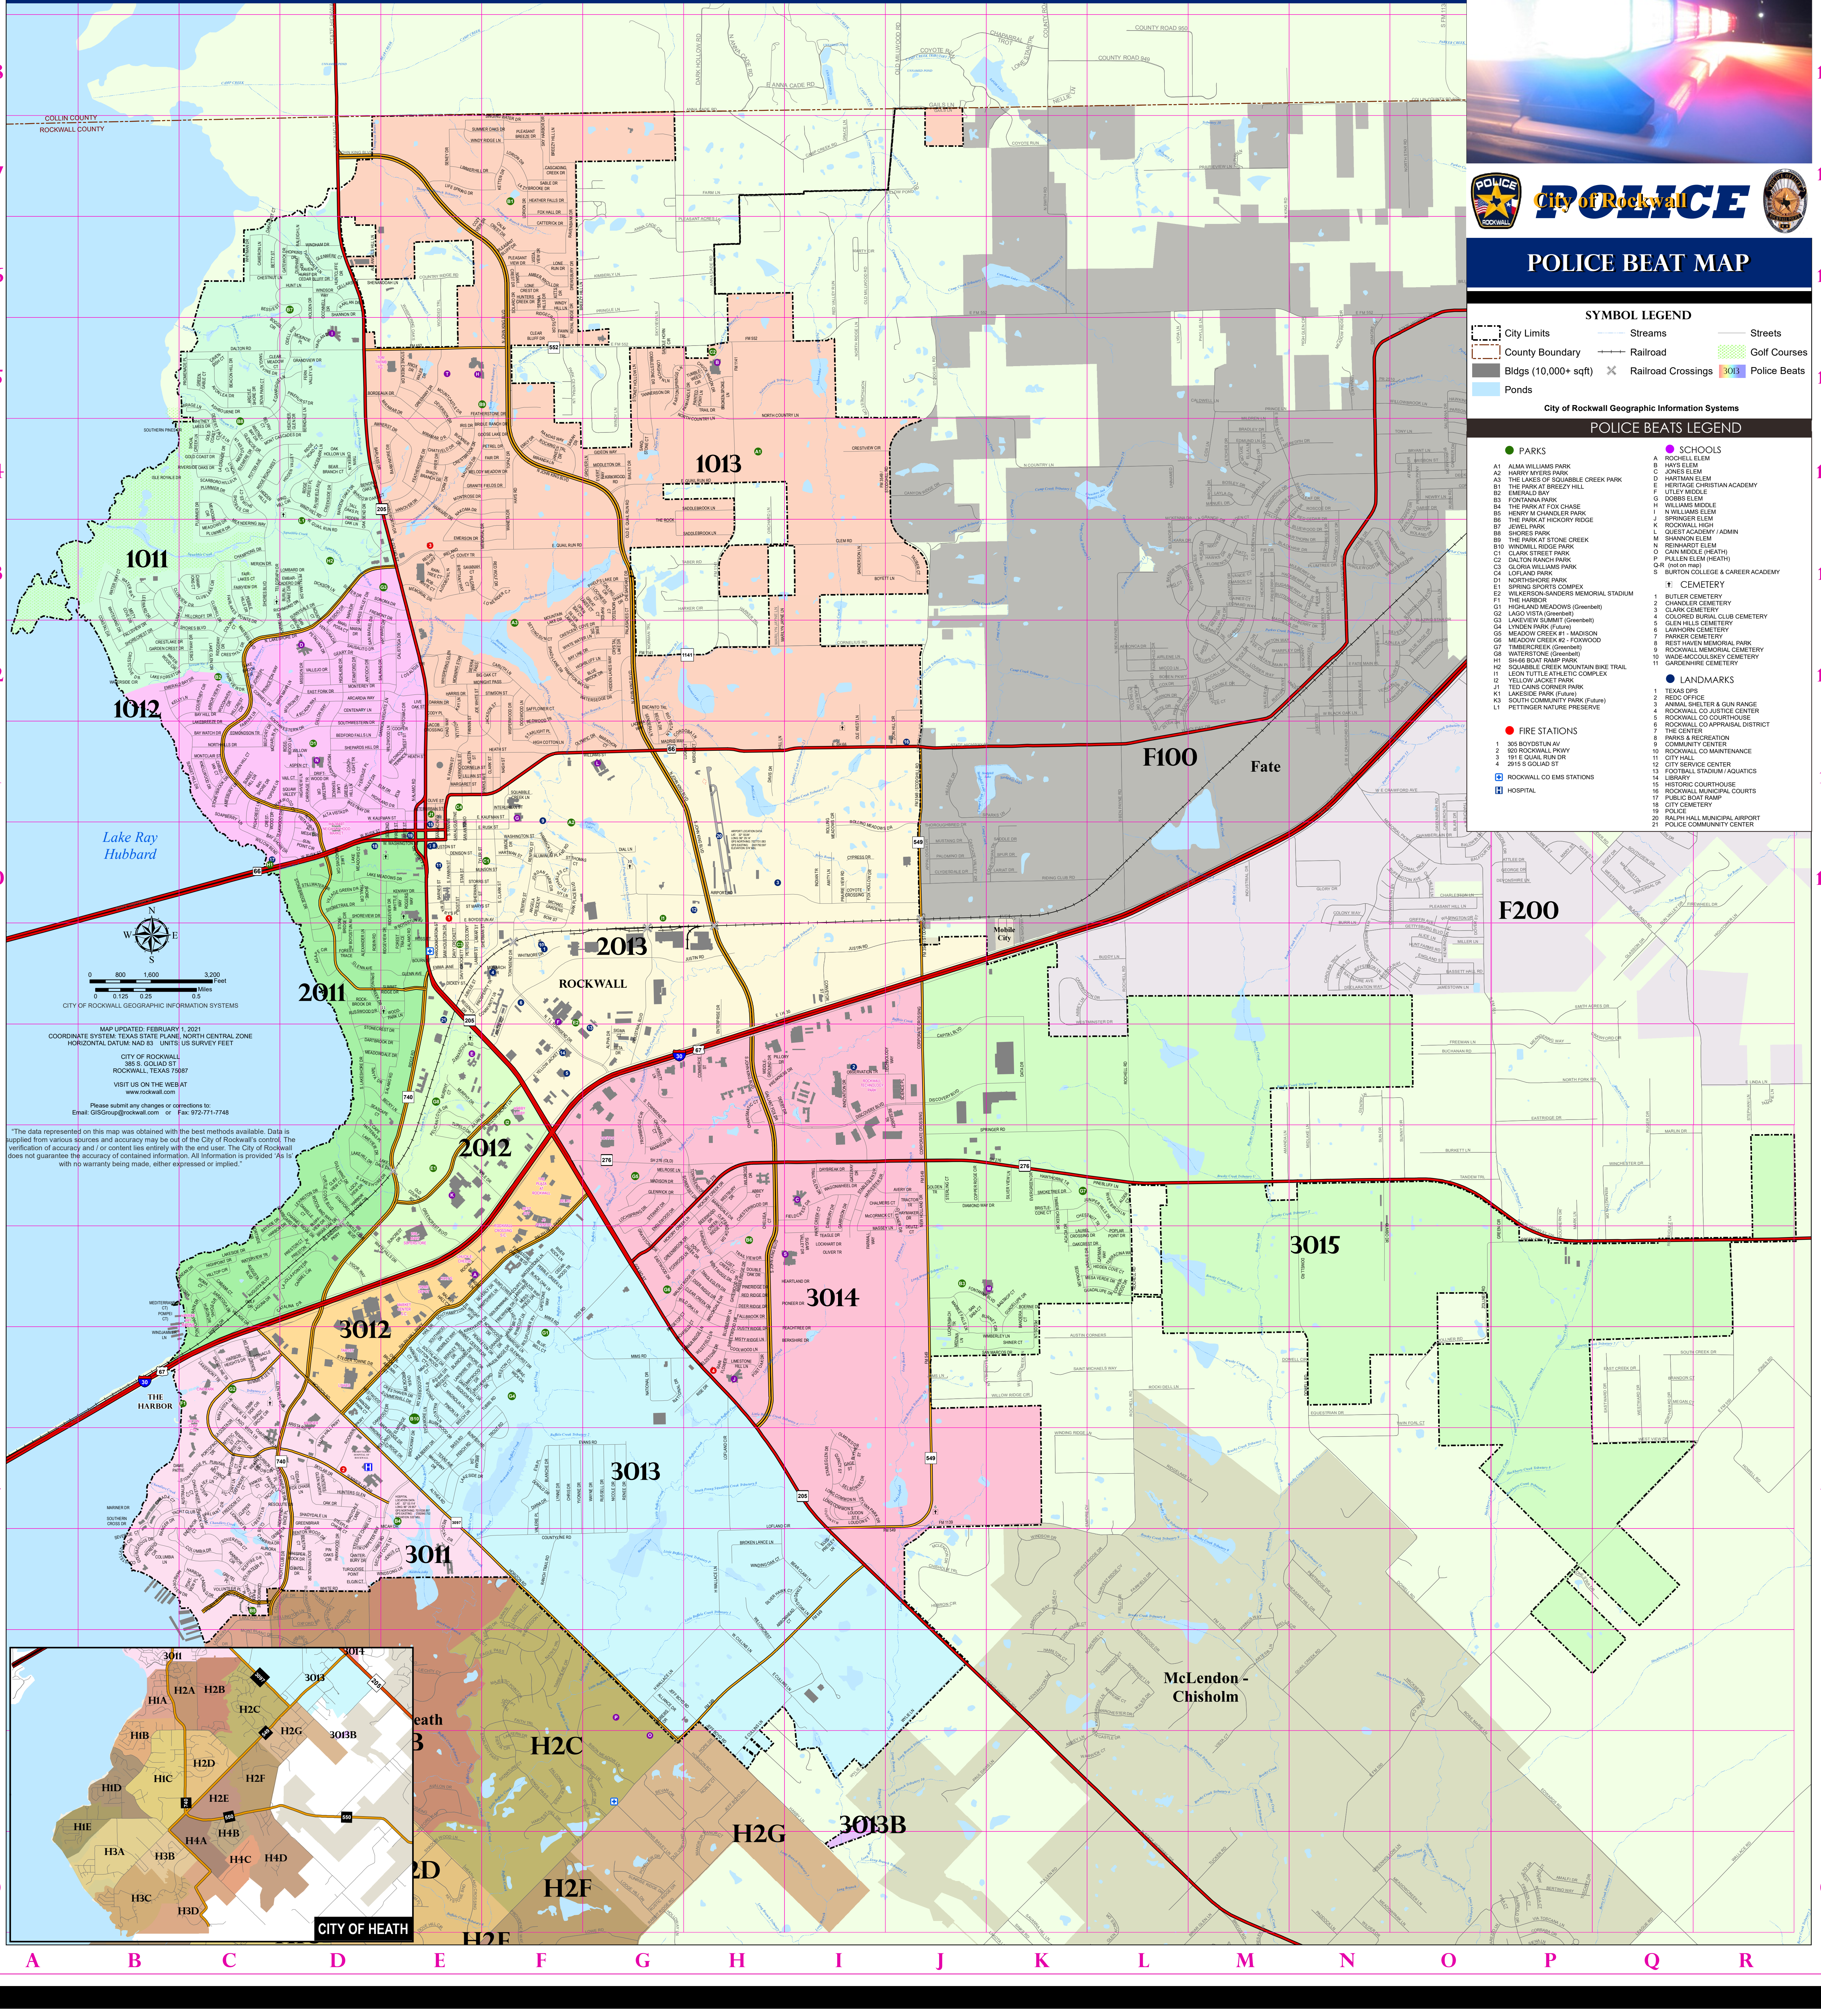

Police Station
2805 W. Rusk St
Rockwall, Texas 75087

Municipal Courts Building
2880 State Highway 66
Rockwall, Texas 75087

Community Services Office
1113 Ridge Road
Rockwall, Texas 75087

Rockwall Regional Firearms
Training Center
1815 Airport Rd
Rockwall, Texas 75087

Rockwall County Sheriff's Office
and Detention Center
950 TL Townsend Road
Rockwall, TX 75087

POLICE BEAT MAP

SYMBOL LEGEND

- City Limits
- City Boundary
- Bldgs (10,000+ sqft)
- Ponds
- Streets
- Railroad
- Railroad Crossings
- Golf Courses
- Police Beats

City of Rockwall Geographic Information Systems